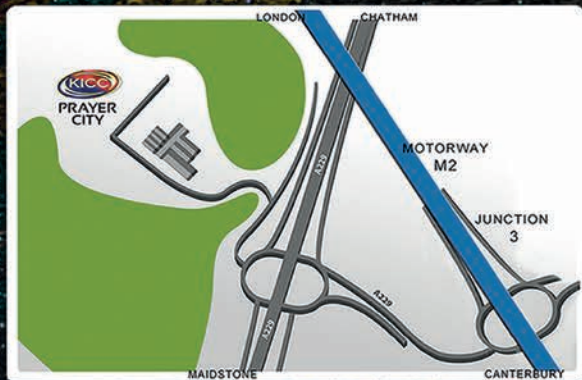

REGISTER TODAY:

KICCBEBCONF.EVENTBRITE.CO.UK

GETTING TO PRAYER CITY

USE THE FREE RETURN SHUTTLE SERVICE

CHATHAM TRAIN STATION IS THE NEAREST STATION.
ONCE YOU ALIGHT AT CHATHAM,
USE THE FREE RETURN SHUTTLE SERVICE DETAILED.

COLLECTING FROM	COLLECTION TIMES
KICC THE LAND OF WONDERS HOE ST E17 9AH	9.15AM - 9.45AM
MORNING LANE, LONDON E9 (TESCO)	9.15AM - 9.45AM
STRATFORD BUS/TRAIN STATION, LONDON E15	9.15AM - 9.45AM
NTH GREENWICH BUS/TUBE STATION (THE O2) LONDON SE10	9.45AM - 10.15AM
TOTTENHAM HALE STATION, LONDON N17	8.45AM - 9.15AM
CHATHAM TRAIN STATION (WICKES), KENT ME4	10.15AM - 11.00AM